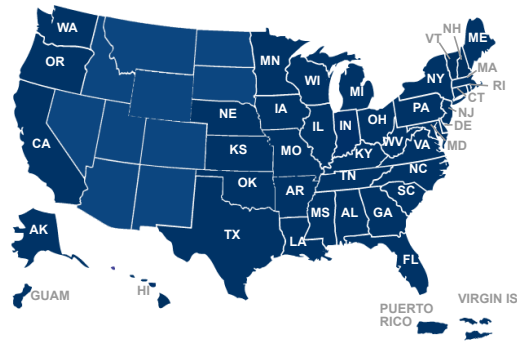

CONNECTICUT

response boats small II
response boats medium
47-foot motor lifeboats
coastal patrol boat
Rescue 21
Nationwide Automatic Identification System

DELAWARE

response boat small II
47-foot motor lifeboats
Rescue 21
Nationwide Automatic Identification System

FLORIDA

cutter boats large
over the horizon IV cutter boats
response boats small II
response boats medium
coastal patrol boats
110-foot patrol boats
13 fast response cutters
5 210-foot medium endurance cutters
270-foot medium endurance cutter
HC-144 Ocean Sentries
MH-60T Jayhawks
MH-65E Dolphins
Rescue 21
Nationwide Automatic Identification System

GEORGIA

response boats small II
response boats medium
coastal patrol boats
MH-65E Dolphins
Rescue 21
Nationwide Automatic Identification System

GUAM

over the horizon IV cutter boats
response boats small II
response boats medium
4 fast response cutters
Rescue 21
Nationwide Automatic Identification System

HAWAII

response boats small II
response boats medium
coastal patrol boats
3 fast response cutters
2 national security cutters
HC-130J Super Hercules
MH-65E Dolphins
Rescue 21
Nationwide Automatic Identification System

ILLINOIS

response boats small II
response boat medium
Rescue 21
Nationwide Automatic Identification System

INDIANA

response boat small II
response boat medium
Rescue 21
Nationwide Automatic Identification System

IOWA

Rescue 21

KANSAS

Rescue 21

KENTUCKY

response boats small II
Rescue 21

LOUISIANA

response boat small II
response boats medium
MH-60T Jayhawks
Rescue 21
Nationwide Automatic Identification System

MAINE

response boats small II
47-foot motor lifeboats

MARYLAND

over the horizon IV cutter boats
long range interceptor I cutter boats
response boats small II
response boats medium
47-foot motor lifeboats
Rescue 21
Nationwide Automatic Identification System

MASSACHUSETTS

response boats small II
response boats medium
coastal patrol boats
110-foot patrol boats
6 fast response cutters
270-foot medium endurance cutter
HC-144 Ocean Sentries
MH-60T Jayhawks
Rescue 21
Nationwide Automatic Identification System

MICHIGAN

cutter boat large
response boats small II
response boats medium
47-foot motor lifeboats
MH-60T Jayhawks
MH-65E Dolphins
Rescue 21
Nationwide Automatic Identification System

MINNESOTA

cutter boat large
response boats small II
response boat medium
Rescue 21
Nationwide Automatic Identification System

MISSISSIPPI

response boats small II
response boats medium
coastal patrol boats
2 fast response cutters
210-foot medium endurance cutter
Rescue 21
Nationwide Automatic Identification System

MISSOURI

response boats small II
Rescue 21

NEBRASKA

Rescue 21

NEW HAMPSHIRE

response boats small II
47-foot motor lifeboats
210-foot medium endurance cutter
270-foot medium endurance cutter
Rescue 21
Nationwide Automatic Identification System

NEW JERSEY

over the horizon IV cutter boats
response boats small II
response boats medium
47-foot motor lifeboats
coastal patrol boats
3 fast response cutters
2 210-foot medium endurance cutters
MH-65E Dolphins
Rescue 21
Nationwide Automatic Identification System

NEW YORK

response boats small II
response boats medium
47-foot motor lifeboats
coastal patrol boat
Rescue 21
Nationwide Automatic Identification System

NORTH CAROLINA

over the horizon IV cutter boats
response boats small II
response boats medium
47-foot motor lifeboats
2 fast response cutters
210-foot medium endurance cutter
HC-144 Ocean Sentries
C-27J Spartans
HC-130J Super Hercules
MH-60T Jayhawks
MH-65D Dolphins undergoing conversion
Rescue 21
Nationwide Automatic Identification System

OHIO

response boats small II
response boats medium
Rescue 21
Nationwide Automatic Identification System

OKLAHOMA

Rescue 21

OREGON

cutter boats large
over the horizon IV cutter boats
response boats small II
47-foot motor lifeboats
110-foot patrol boat
210-foot medium endurance cutters
2 fast response cutters
MH-60T Jayhawks
MH-65E Dolphins
Rescue 21
Nationwide Automatic Identification System

PENNSYLVANIA

response boats small II
response boat medium
Rescue 21
Nationwide Automatic Identification System

PUERTO RICO